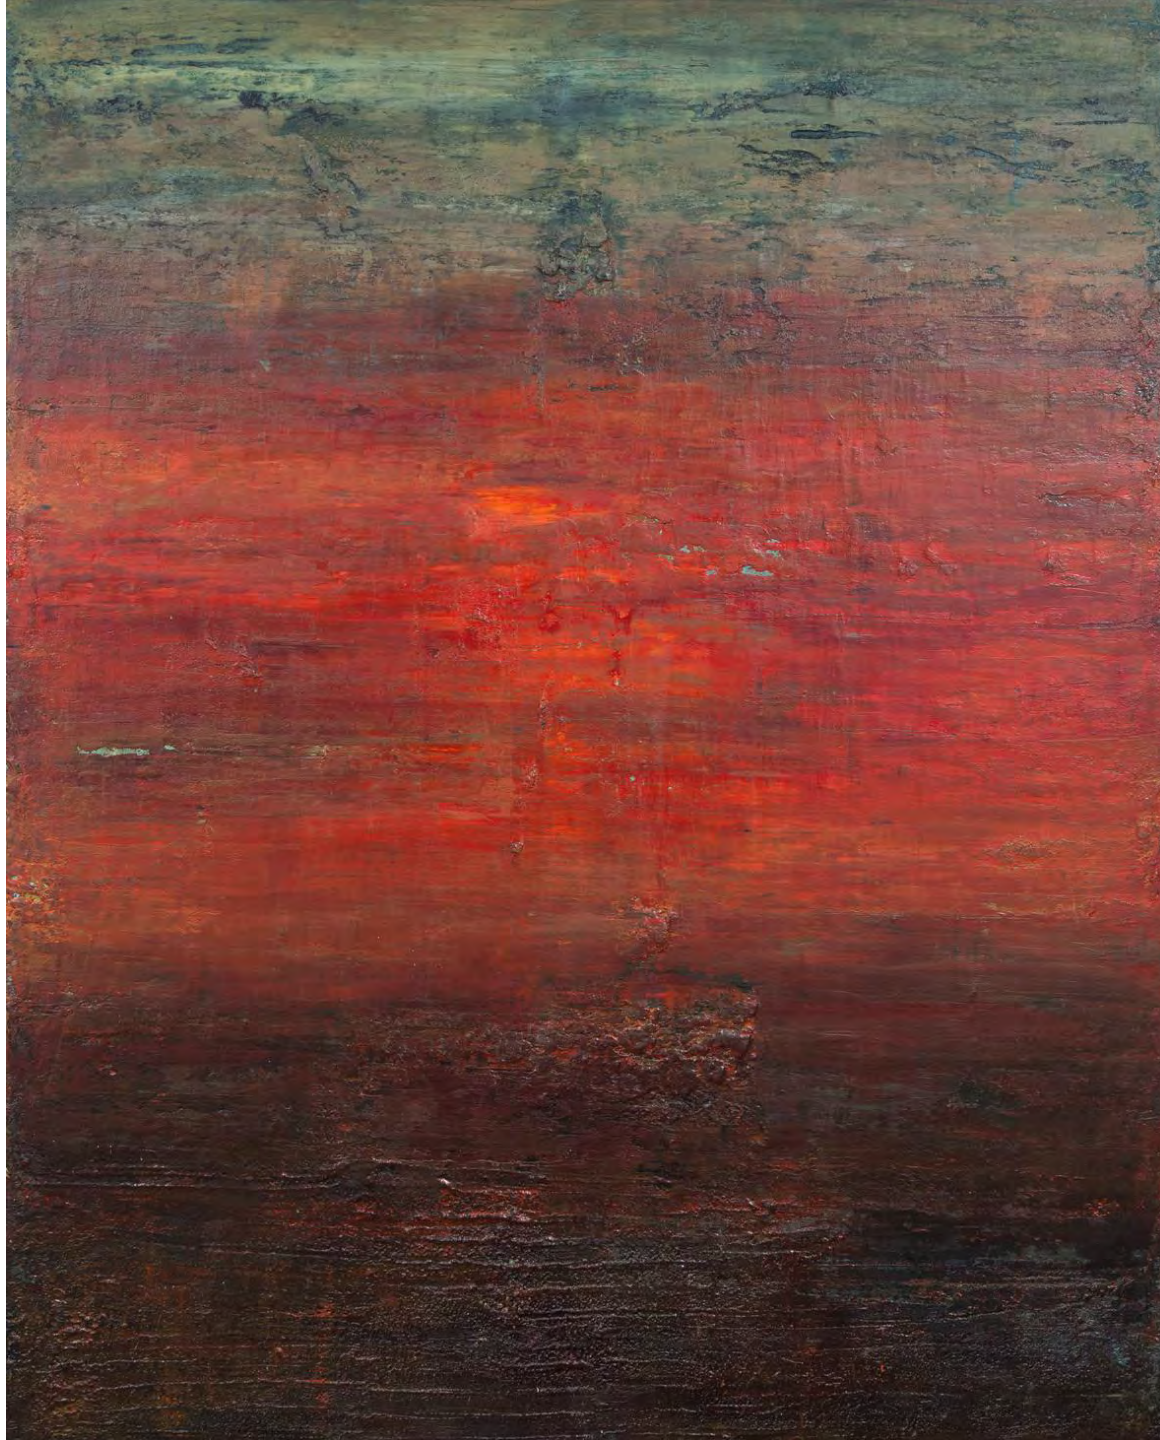

HAYHILLGALLERY
MASTER WORKS AND CONTEMPORARY ART

An abstract painting with a complex, layered texture. The left side is dominated by vibrant green and teal hues, while the right side transitions into warm, earthy tones of brown, orange, and red. The brushstrokes are thick and expressive, creating a sense of depth and movement. The overall composition is balanced yet dynamic, with the colors blending and contrasting in a way that suggests a natural, perhaps geological or organic, process.

AMANDA
WIGGLESWORTH

Amanda Wigglesworth graduated from Manchester Metropolitan University, and after a decade as a professional artist continues to exhibit her work widely in Britain.

Using oils as well as more unusual materials- such as filler, paper and PVA- Wigglesworth's paintings are driven by experimentation, transforming her works through a process of layering and scraping. The combination of vivid colour and a highly-textured surface allows a dynamic image to emerge- an exciting and challenging experience for the viewer.

Left Behind
Mixed media on
canvas
140 x 140 cm

Dark Matter
Mixed media on
canvas
140 x 140 cm

Reflection
Mixed media on canvas
140 x 90 cm

Molten Earth
Mixed media on canvas
150 x 120 cm

Indian Summer
Mixed media on canvas
150 x 120 cm

Glacial Dawn
Mixed media on canvas
150 x 120 cm

Eclipse
Mixed media on canvas
100 x 60 cm

Untold Story
Mixed media on canvas
200 x 190 cm

HAYHILLGALLERY

MASTER WORKS AND CONTEMPORARY ART

www.hayhill.com

info@hayhill.com