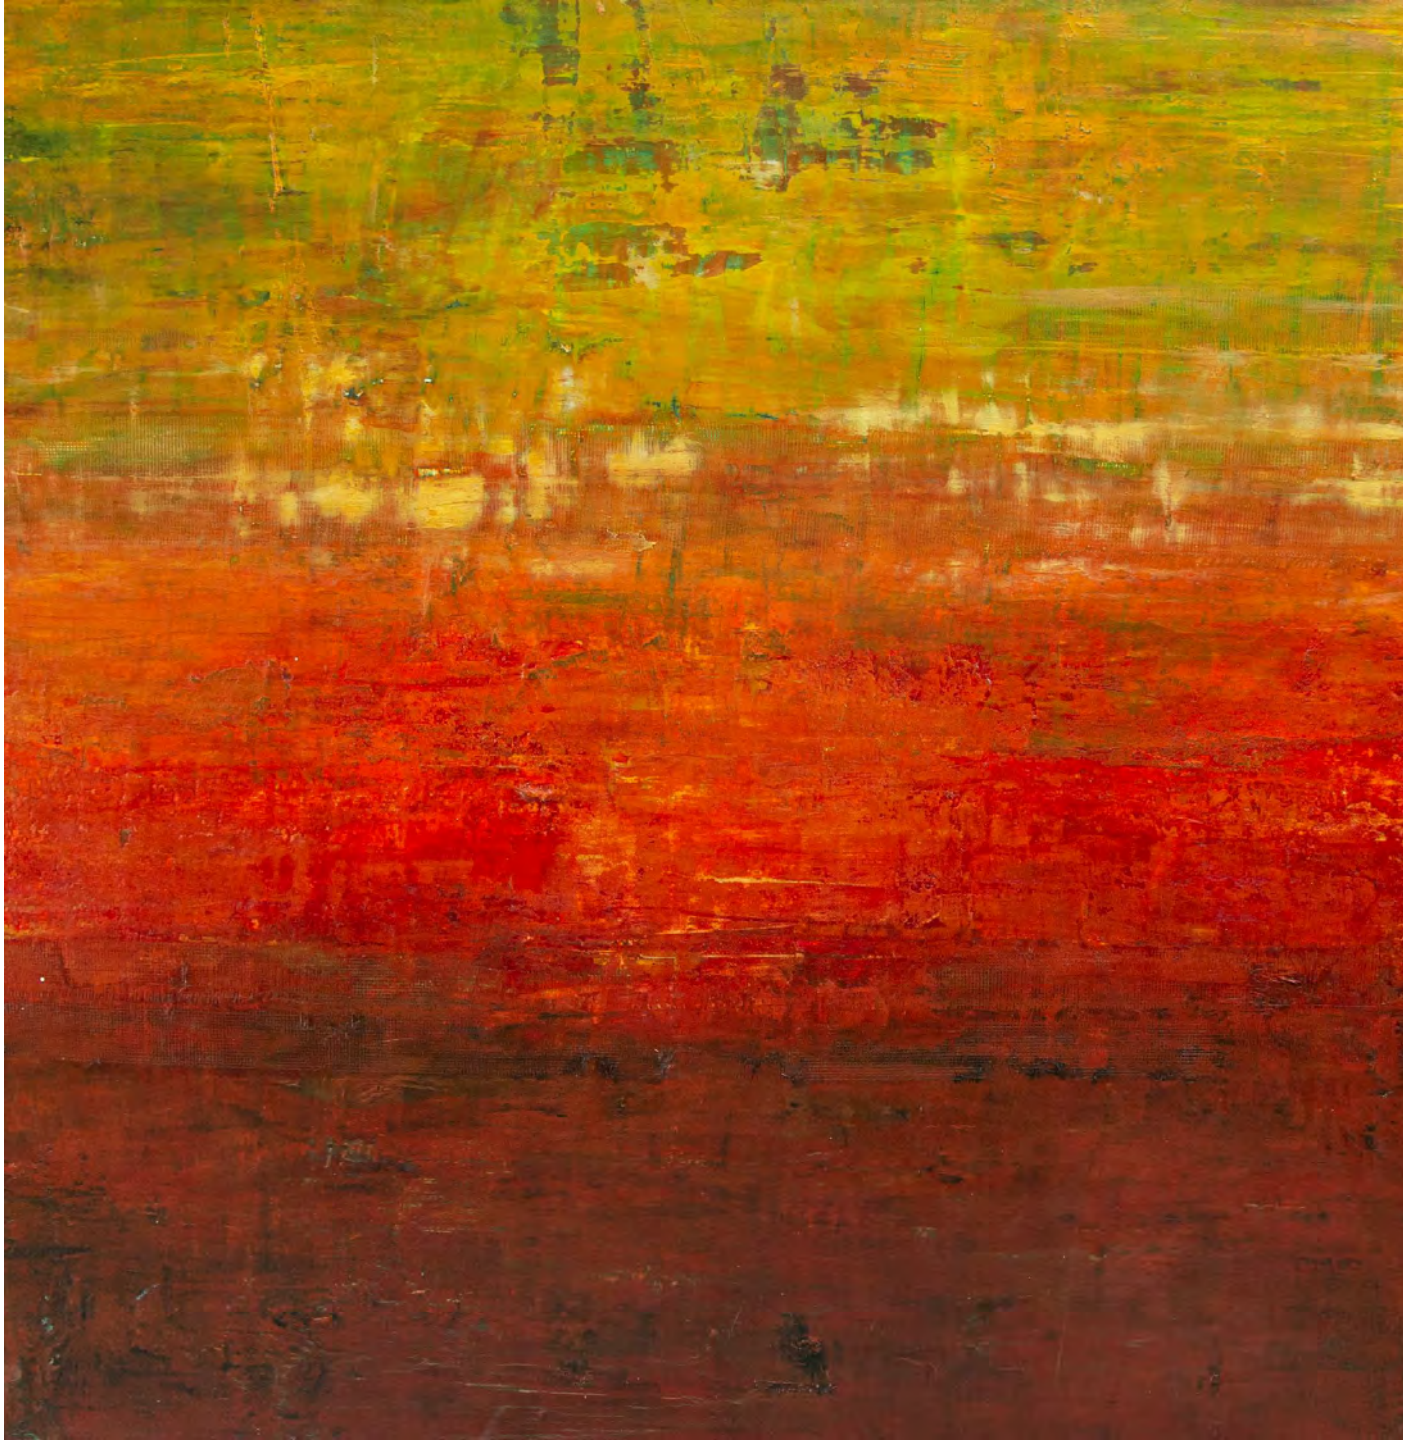

Caged
Mixed media on canvas
161 x 100 x 4.5 cm

Crimson Tide
Mixed media on
canvas
100 x 100 x 4.5 cm