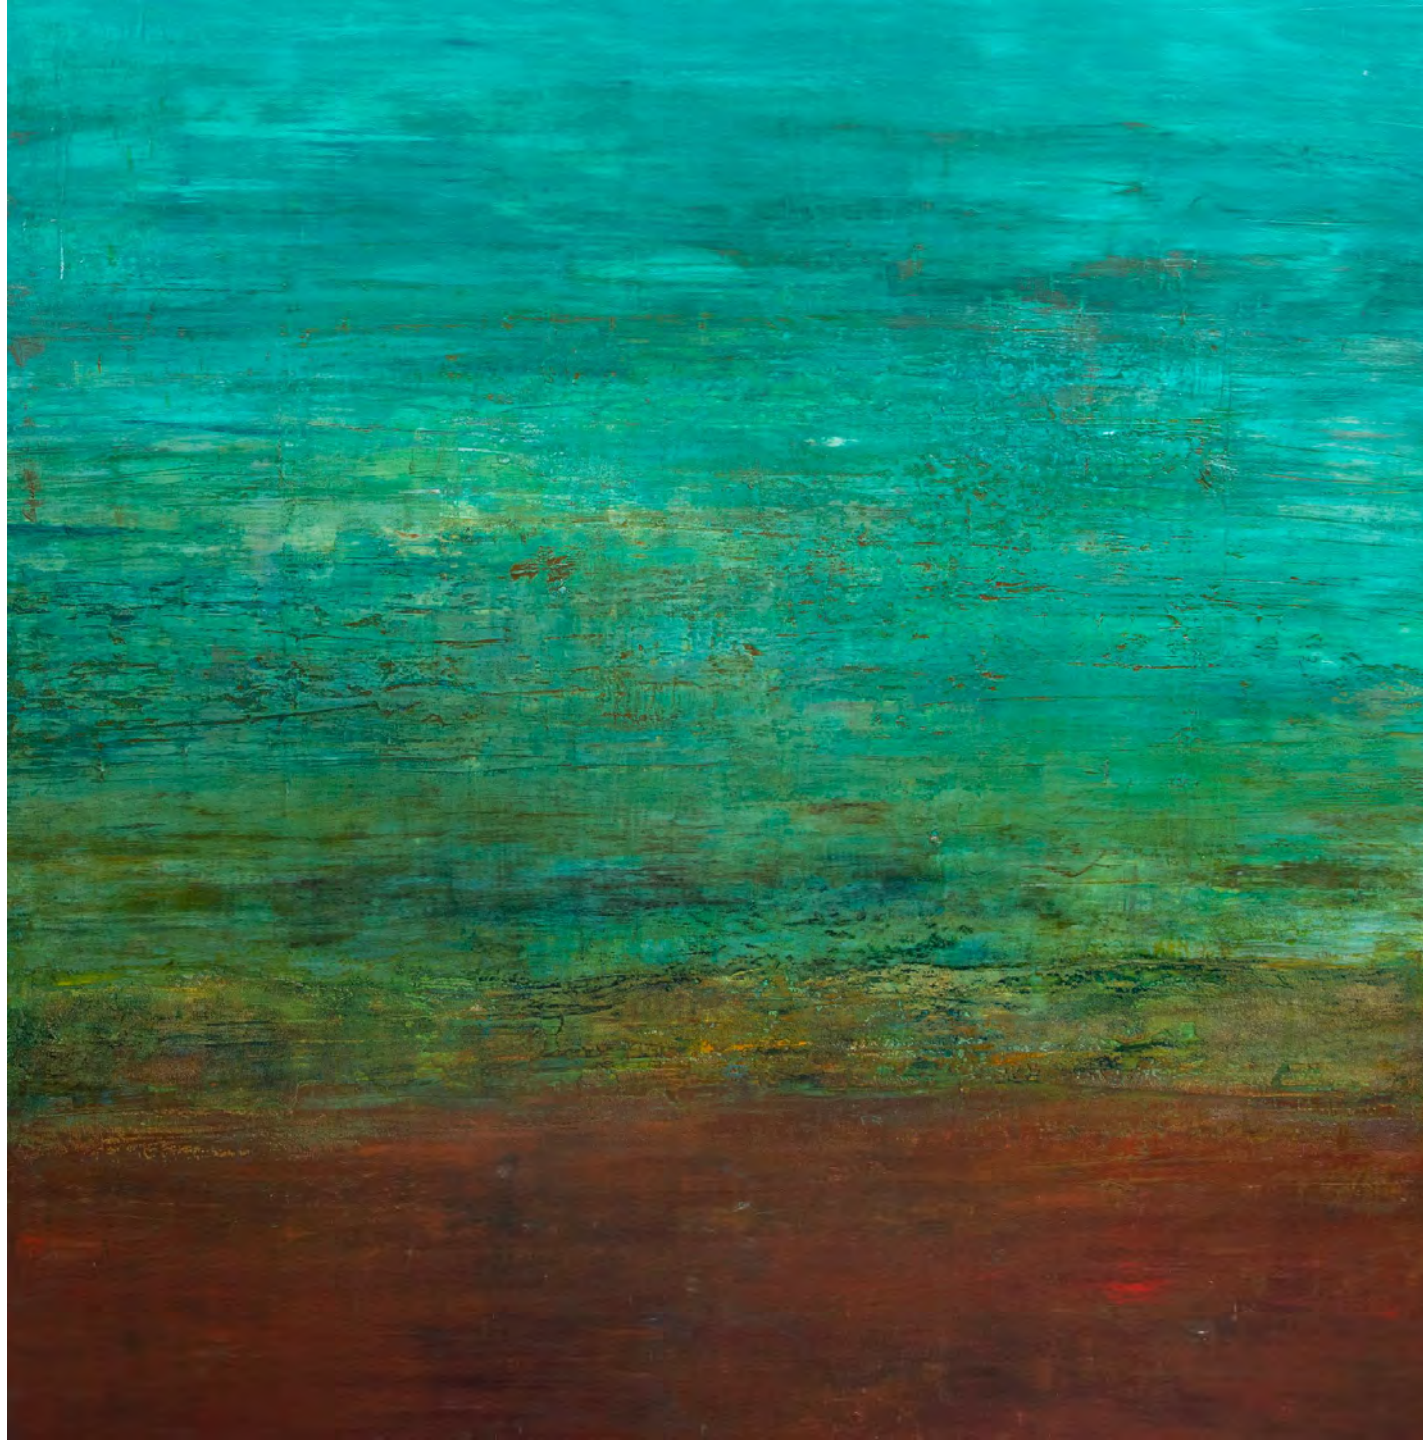

*Darkness Goes
Lightly*
Mixed media on
canvas
140 x 140 cm