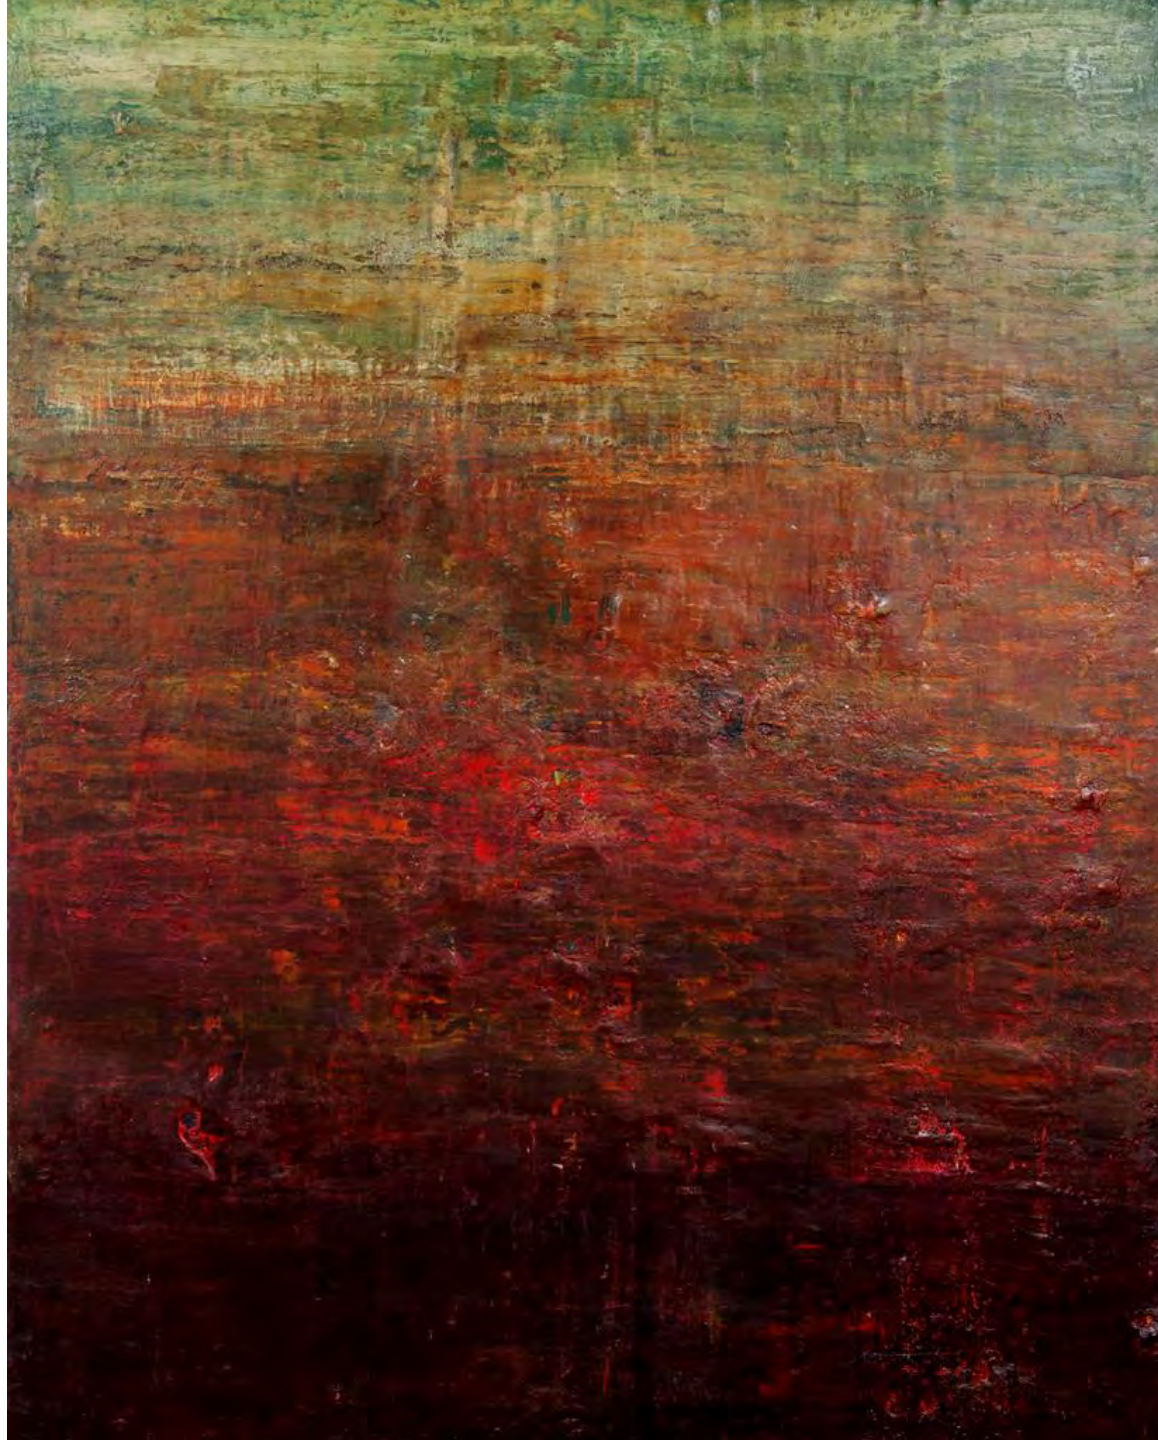

Molten Earth
Mixed media on canvas
150 x 120 cm